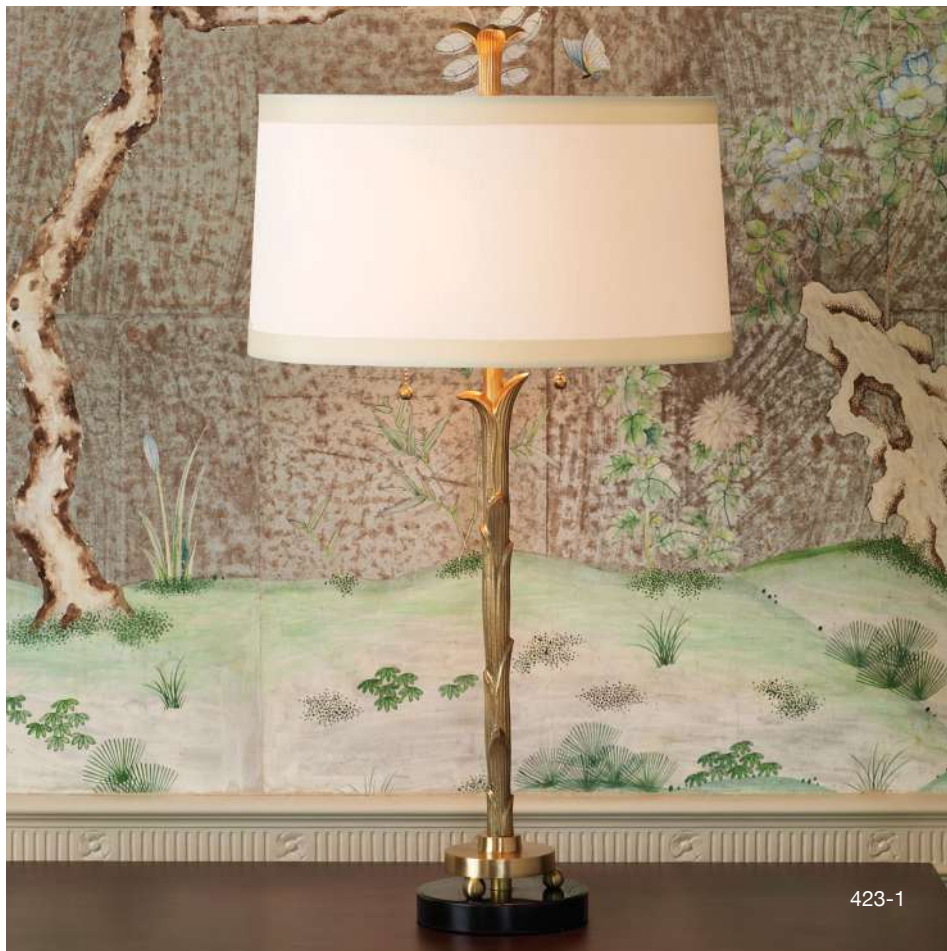

421-2

422-1

422-2

422-1  
9.92230 Double Shade Floor Lamp  
18"L x 18"W x 63.5"H  
Shade: 16.5"Dia. x 10"H  
Hold two 60W "A" bulbs  
10' clear silver cord  
Foot switch on cord  
Round metal shade in brass finish  
surrounded by rectangular metal shade  
in antique bronze finish

422-2  
9.92044 Double Shade Lamp  
14"L x 14"W x 37"H  
Shade: 13"Dia. x 6.5"H  
Holds two 60W "A" bulbs  
8' clear silver cord  
Switch on cord  
Round metal shade in brass finish  
surrounded by rectangular metal shade  
in antique bronze finish