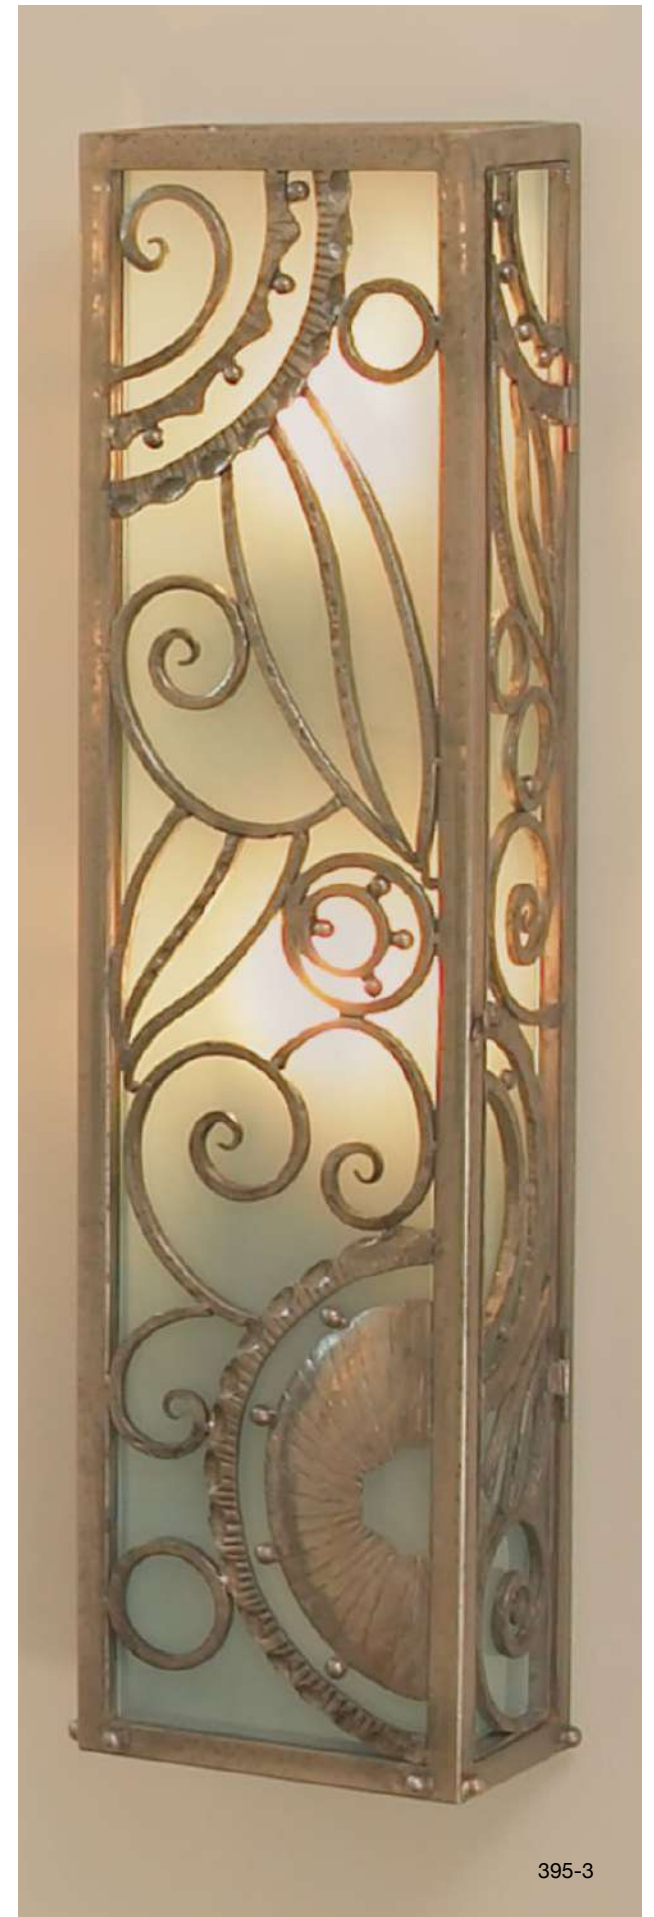

394-1

394-1  
9.90650 Torch Sconce-Nickel  
13.5"W x 17"H x 4"Deep  
Shade: 13.5"L x 4"W x 7"H  
Holds two 40W candelabra bulbs  
36" polished nickel cord cover  
8' clear silver cord  
Switch on cord  
Rectangular polished nickel shield shade  
Hangs on two keyholes  
9.90650-HW Torch Sconce-Nickel-Hardwired – Also Available

394-2

394-2  
9.90651 Torch Sconce-Antique Brass  
13.5"W x 17"H x 4"Deep  
Shade: 13.5"L x 4"W x 7"H  
Holds two 40W candelabra bulbs  
36" brass cord cover  
8' clear gold cord  
Switch on cord  
Rectangular antique brass shield shade  
Hangs on two keyholes  
9.90651-HW Torch Sconce-Antique Brass-Hardwired – Also Available

- 395-1  
9.91806 Radio City Electrified Wall  
Sconce-Nickel  
17.25"W x 23.5"H x 4.25"Deep  
Shade: 17.25"L x 4.25"W x 6.5"H  
Holds two 40W candelabra bulbs  
36" nickel cord cover  
8' clear silver cord  
Switch on cord  
Rectangular nickel finish metal  
shade  
Hangs on two keyholes
- 9.91806-HW Radio City Hardwired Wall  
Sconce-Nickel – Also Available
- 395-2  
9.90121-HW French Sconce Electrified  
15"W x 27"H x 4.75"Deep  
Shade: 15"L x 4.75"W x 7.5"H  
Holds two 40W candelabra bulbs  
Rectangular nickel finish metal  
shade  
Hangs on hidden hardware  
provided
- 395-3  
9.91264 Paris Wall Sconce-Nickel  
9"W x 36"H x 6"Deep  
Holds two 40W "A" bulbs  
Iron sandblasted glass shade  
Hangs with four screws directly  
into wall  
Outer cage hangs on two keyholes

404-2  
AC5135 Facet Cluster Lamp-Bronze  
w/White Shade  
18"Dia. x 34.75"H  
Shade: 17"Top Dia. x 18"Bottom Dia.  
x 10"H  
Holds a 150W "A" bulb  
8' clear silver cord  
3-way switch at socket  
Round hardback cream silkette  
shade with gold paper liner