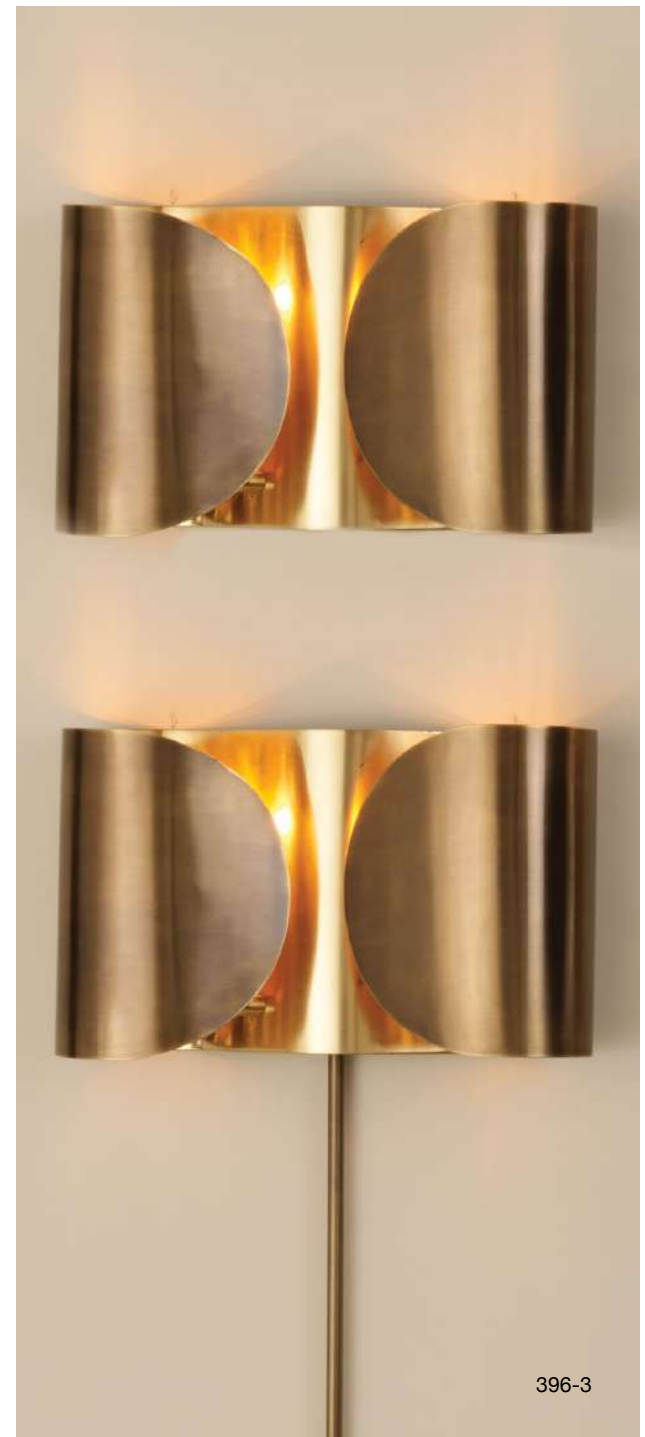

396-3

- 396-3
  9.91590-HW Hardwired Folded Sconce-Antique Brass/Brass
  15"W x 8.5"H x 4"Deep
  Holds two 40W candelabra bulbs
- 9.91590
  Folded Sconce-Antique Brass/Brass
  15"W x 8.5"H x 4"Deep
  Holds two 40W candelabra bulbs
  36" brass cord cover
  8' clear silver cord
  Switch on cord
  Hangs on two keyholes