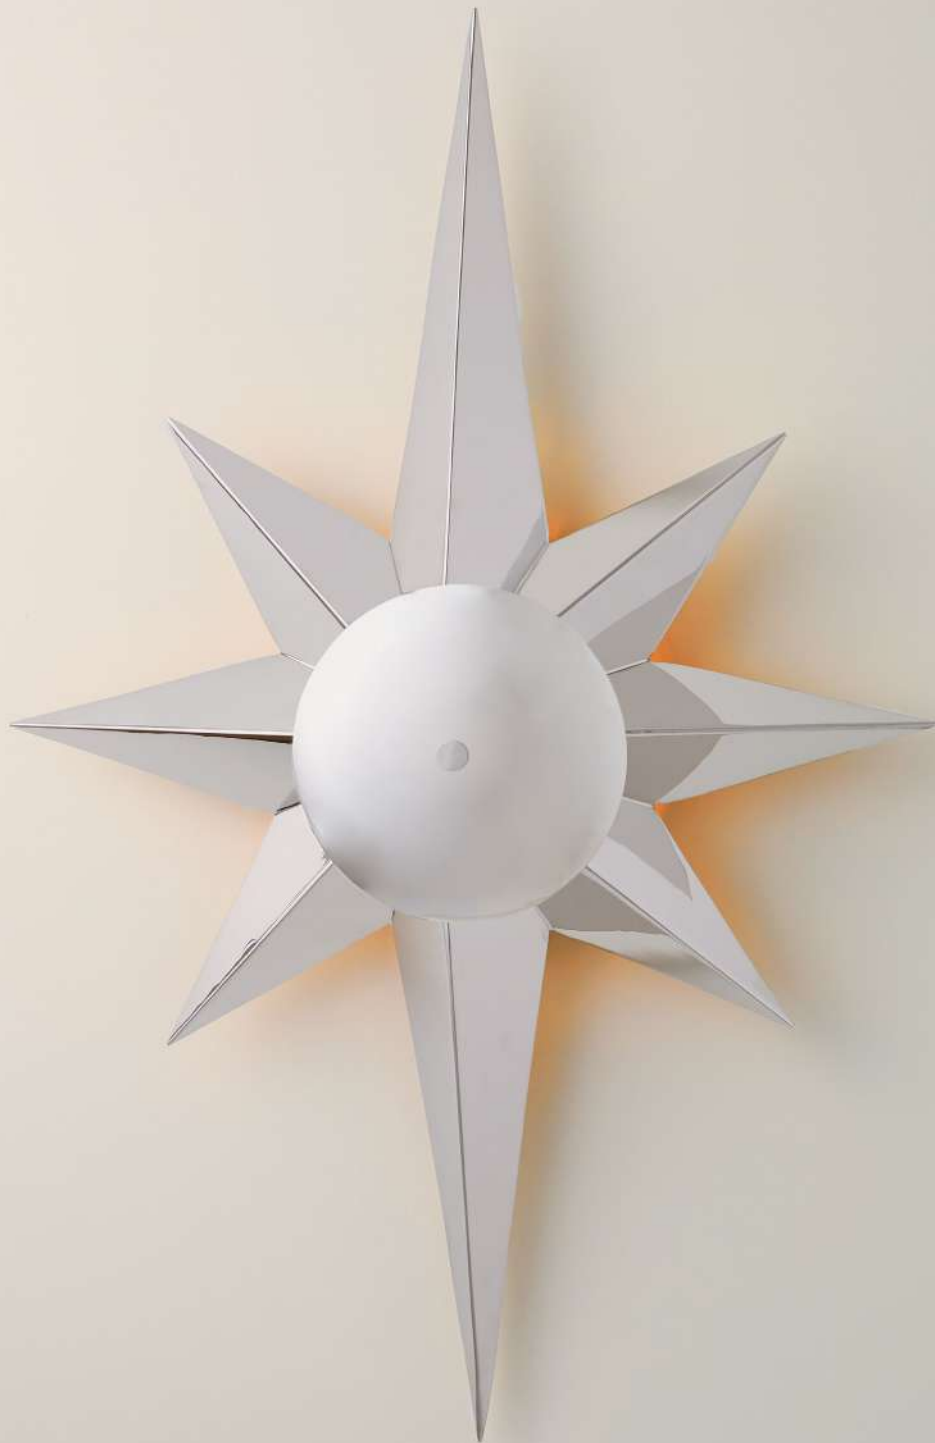

401-1
9.92671 Klismos Star Sconce-Nickel-Hardwired
27"W x 40"H x 6.75" Deep
Holds two 60W candelabra bulbs

401-1