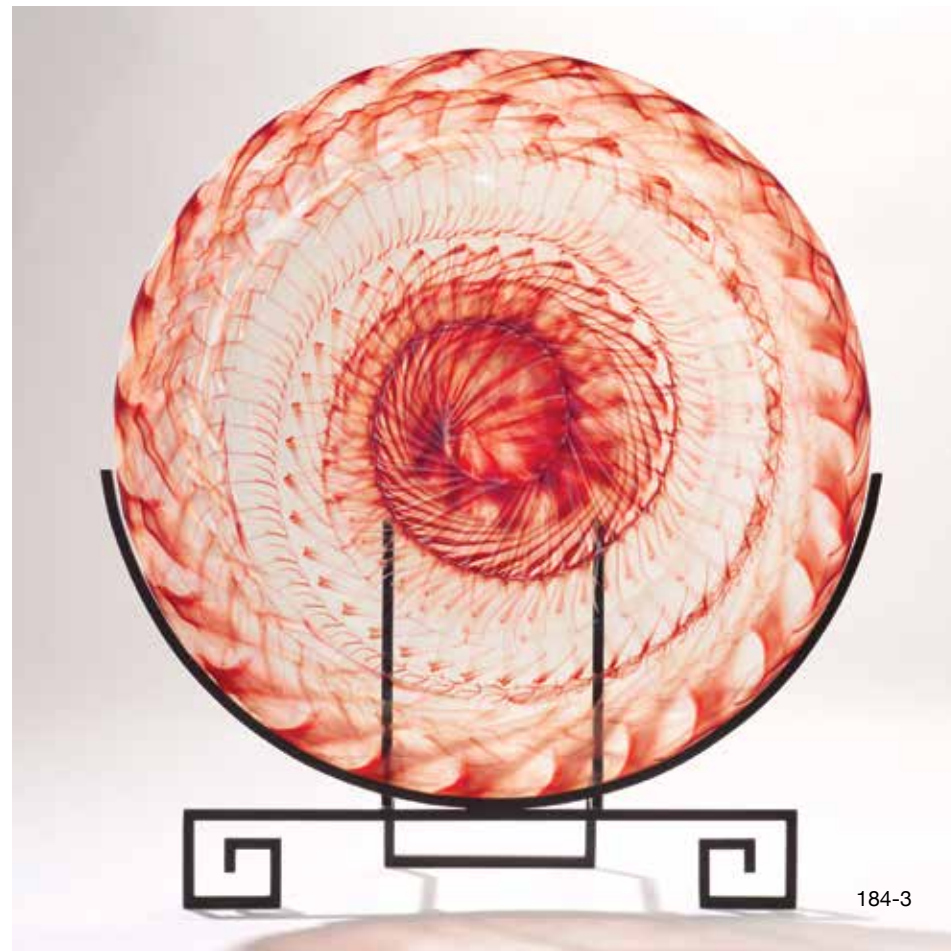

184-1

184-3

184-2

184-1
3.31199 Red Swirl Charger
19" Dia. x 4"H
2.40001 Acrylic Plate Stand
7"L x 8"W x 11.5"H

184-3
3.31198 Red Swirl Flat Plate
27.5" Dia.
9.92346 Greek Key Plate Stand
28"L x 7"W x 15.5"H

184-2
3.31201 Red Swirl Oval Bowl-Med
12.75"L x 8"W x 5.5"H
3.31200 Red Swirl Oval Bowl-Lg
16.75"L x 11"W x 9.5"H
3.31202 Red Swirl Oval Bowl-Sm
6.5"L x 4.5"W x 3"H